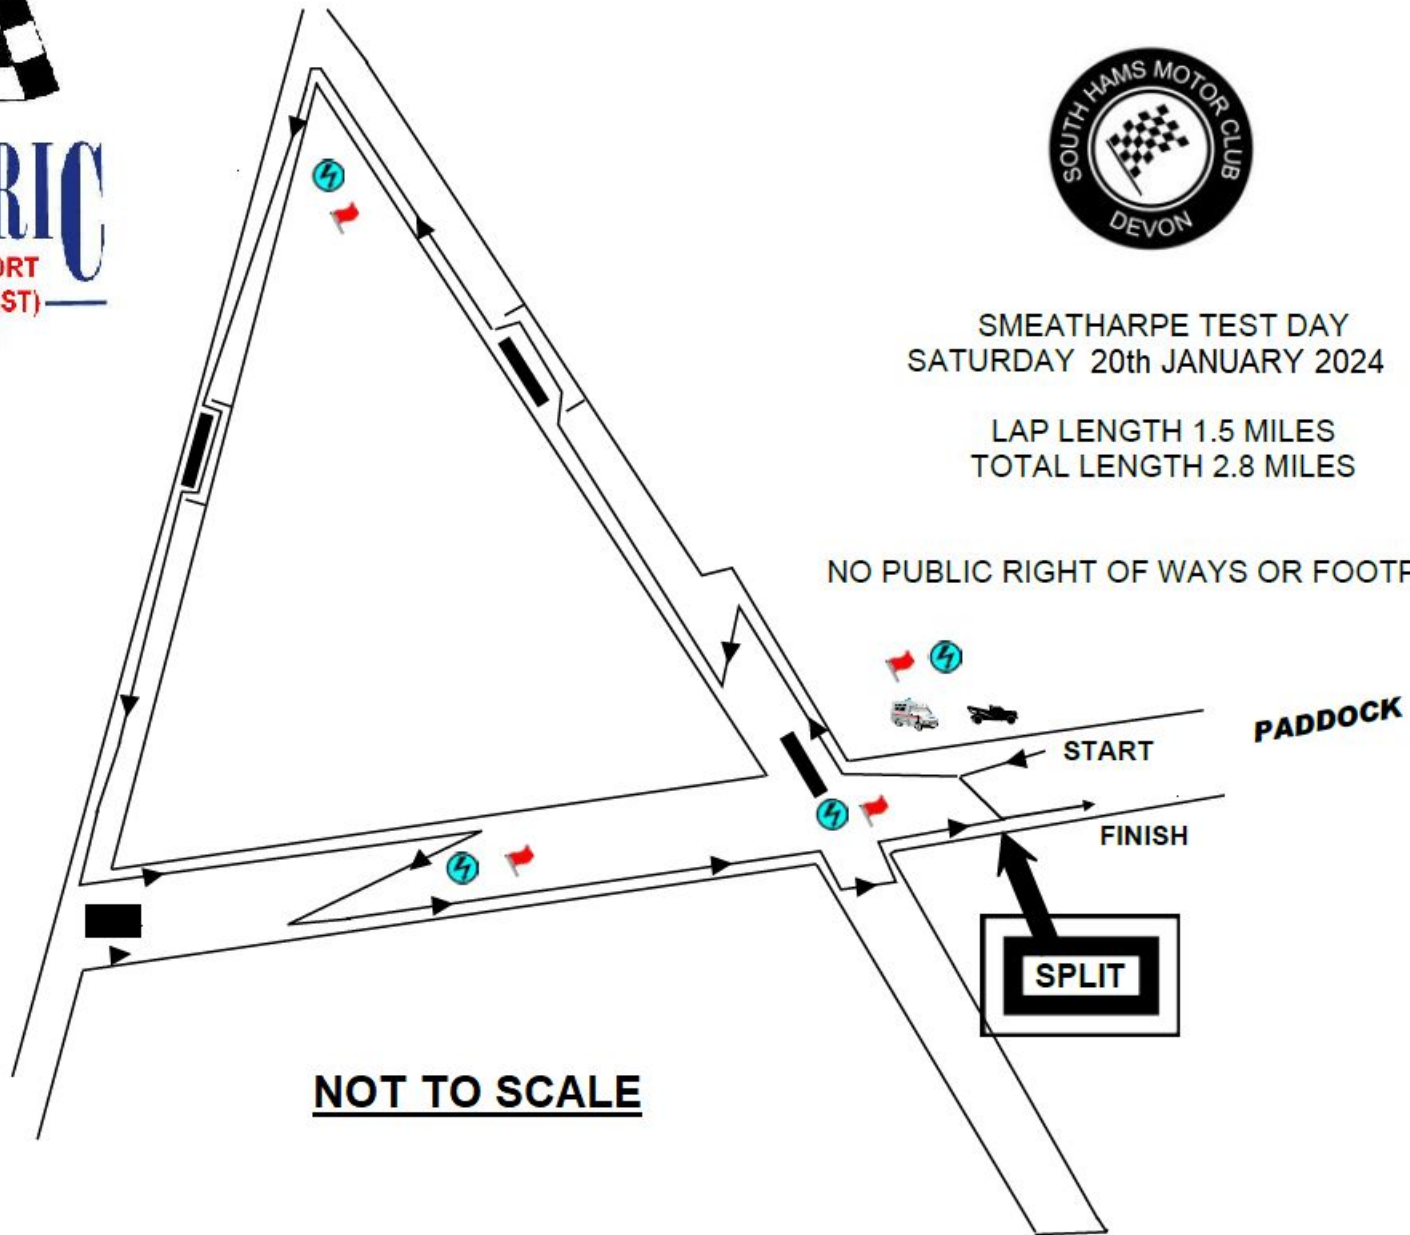

SMEATHARPE TEST DAY  
SATURDAY 20th JANUARY 2024

LAP LENGTH 1.5 MILES  
TOTAL LENGTH 2.8 MILES

NO PUBLIC RIGHT OF WAYS OR FOOTPATHS

NOT TO SCALE